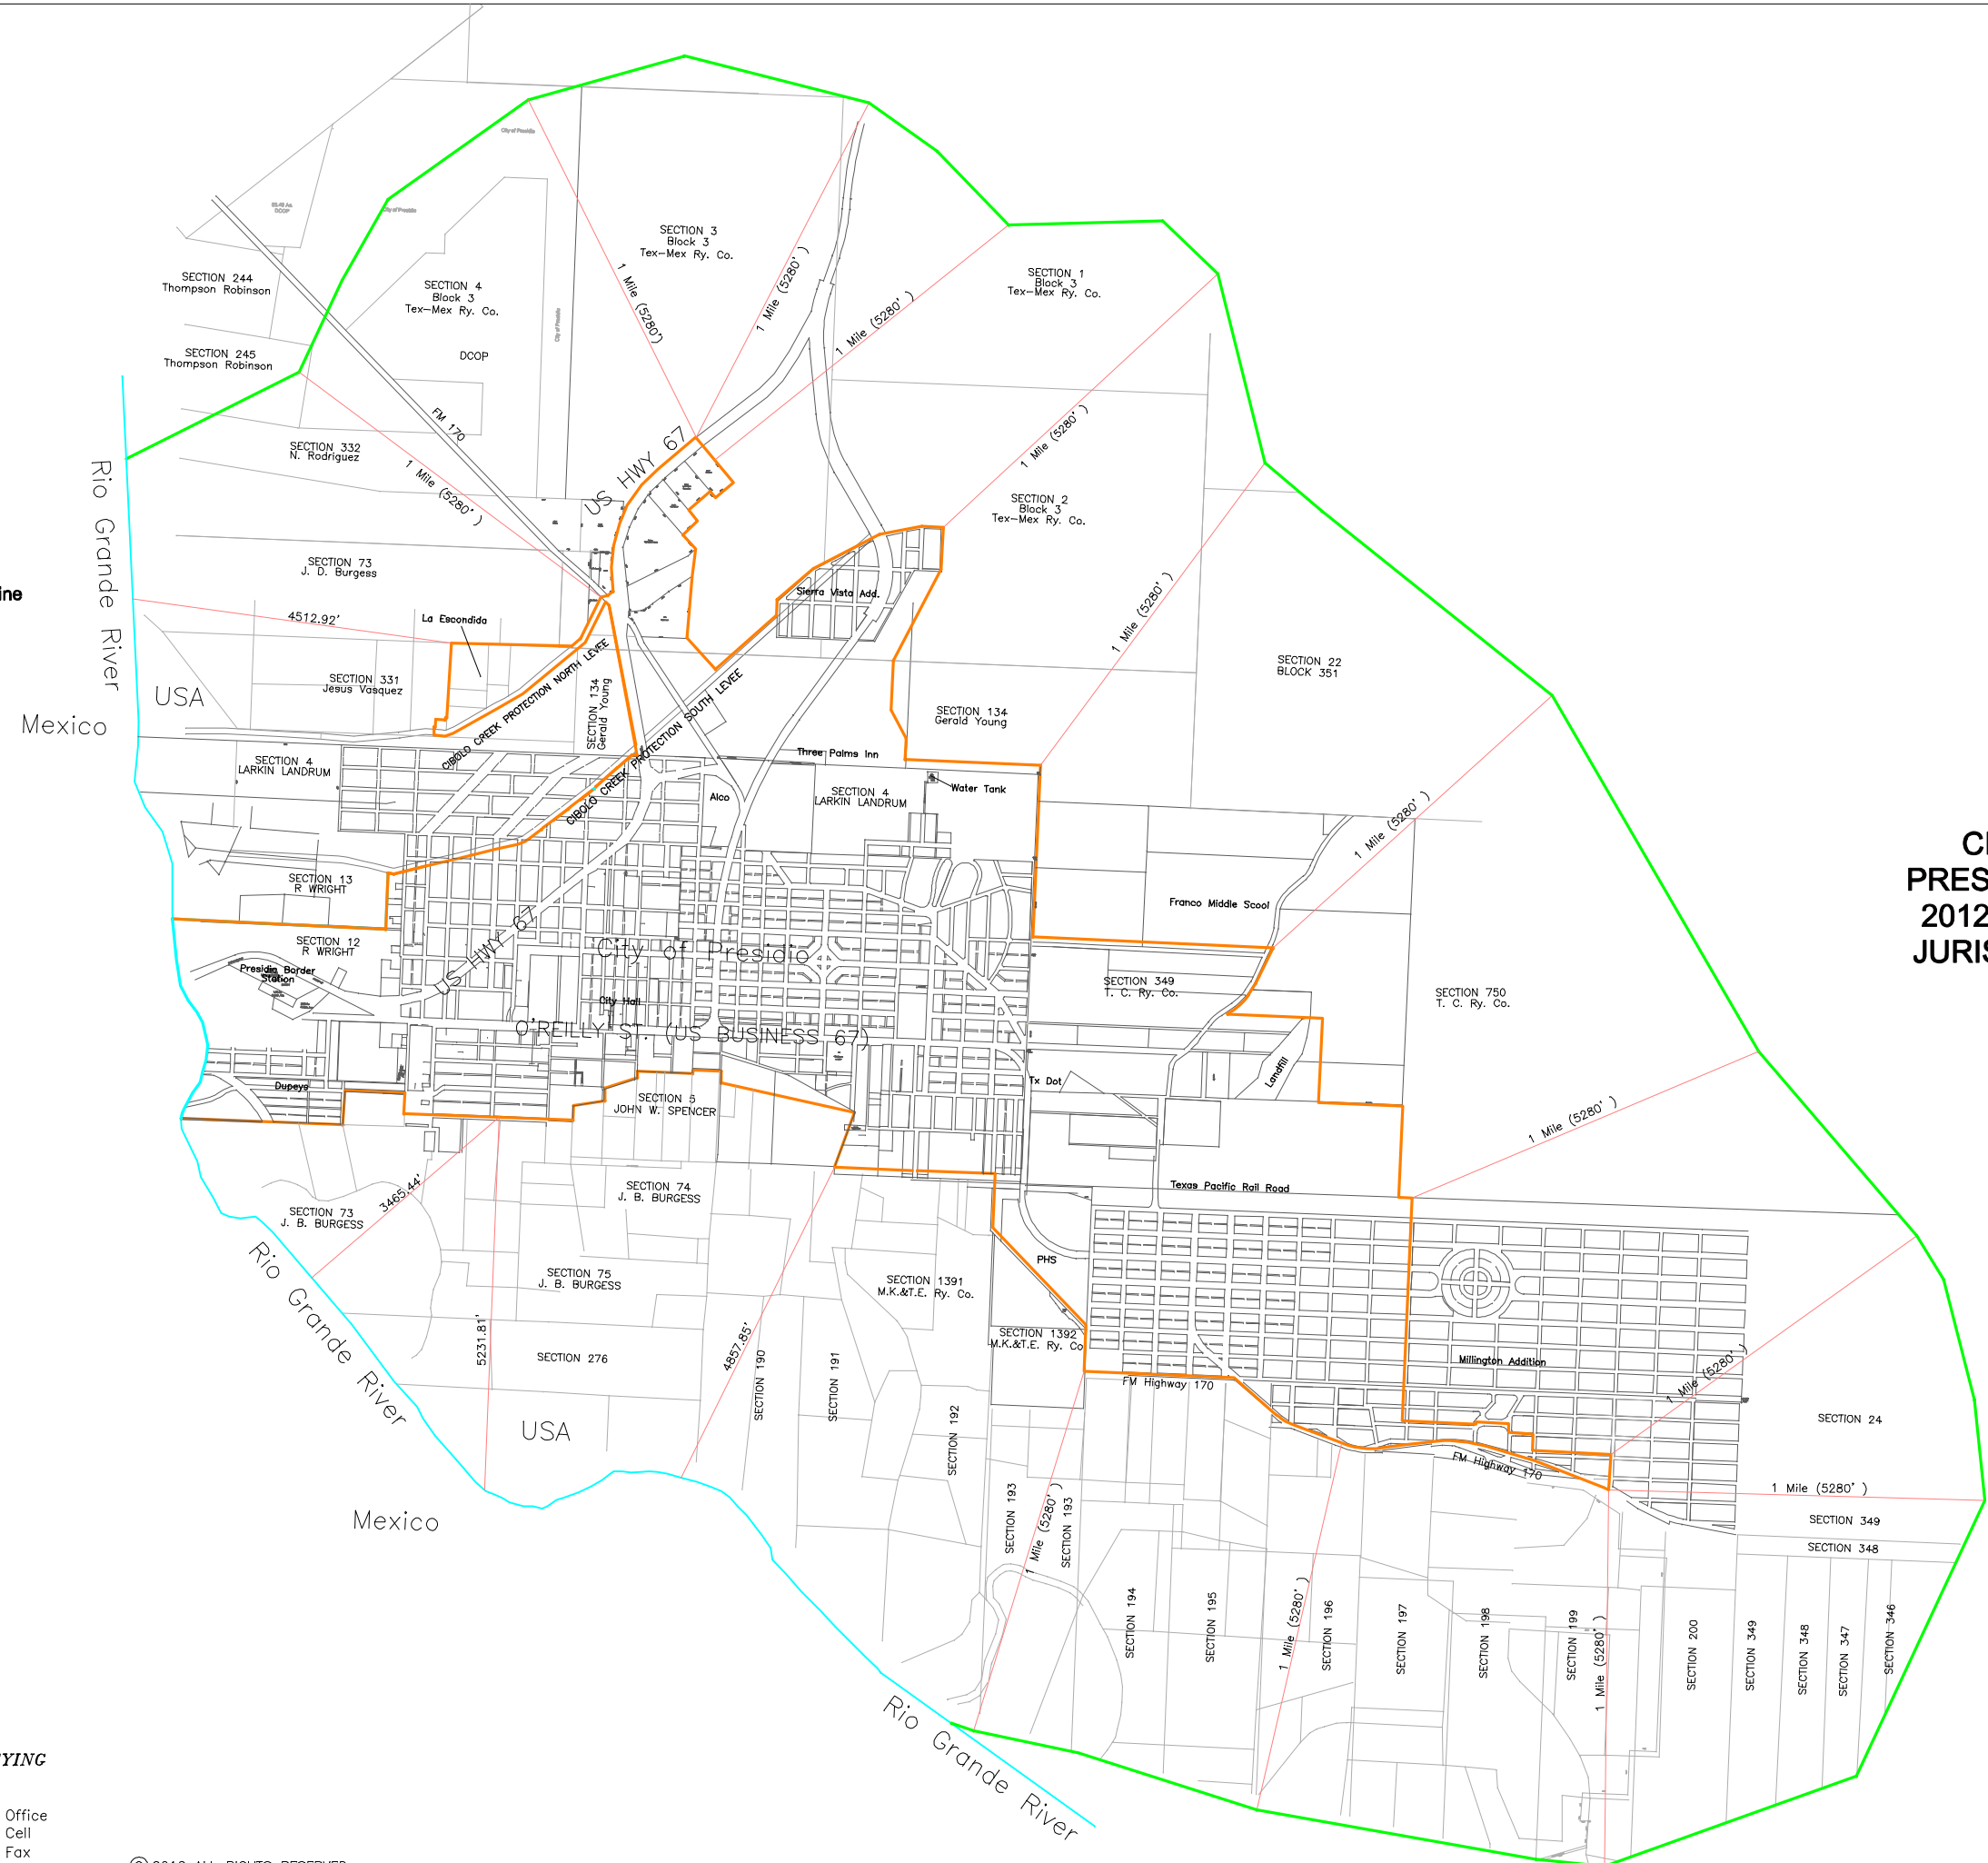

Not to Scale

- Existing City Limits
- 2012 Extraterritorial Jurisdiction 1 Mile from Existing City Limits
- Approximate River Centerline

**CITY OF PRESIDIO
PRESIDIO COUNTY TEXAS,
2012 EXTRATERRITORIAL
JURISDICTION LIMITS MAP**