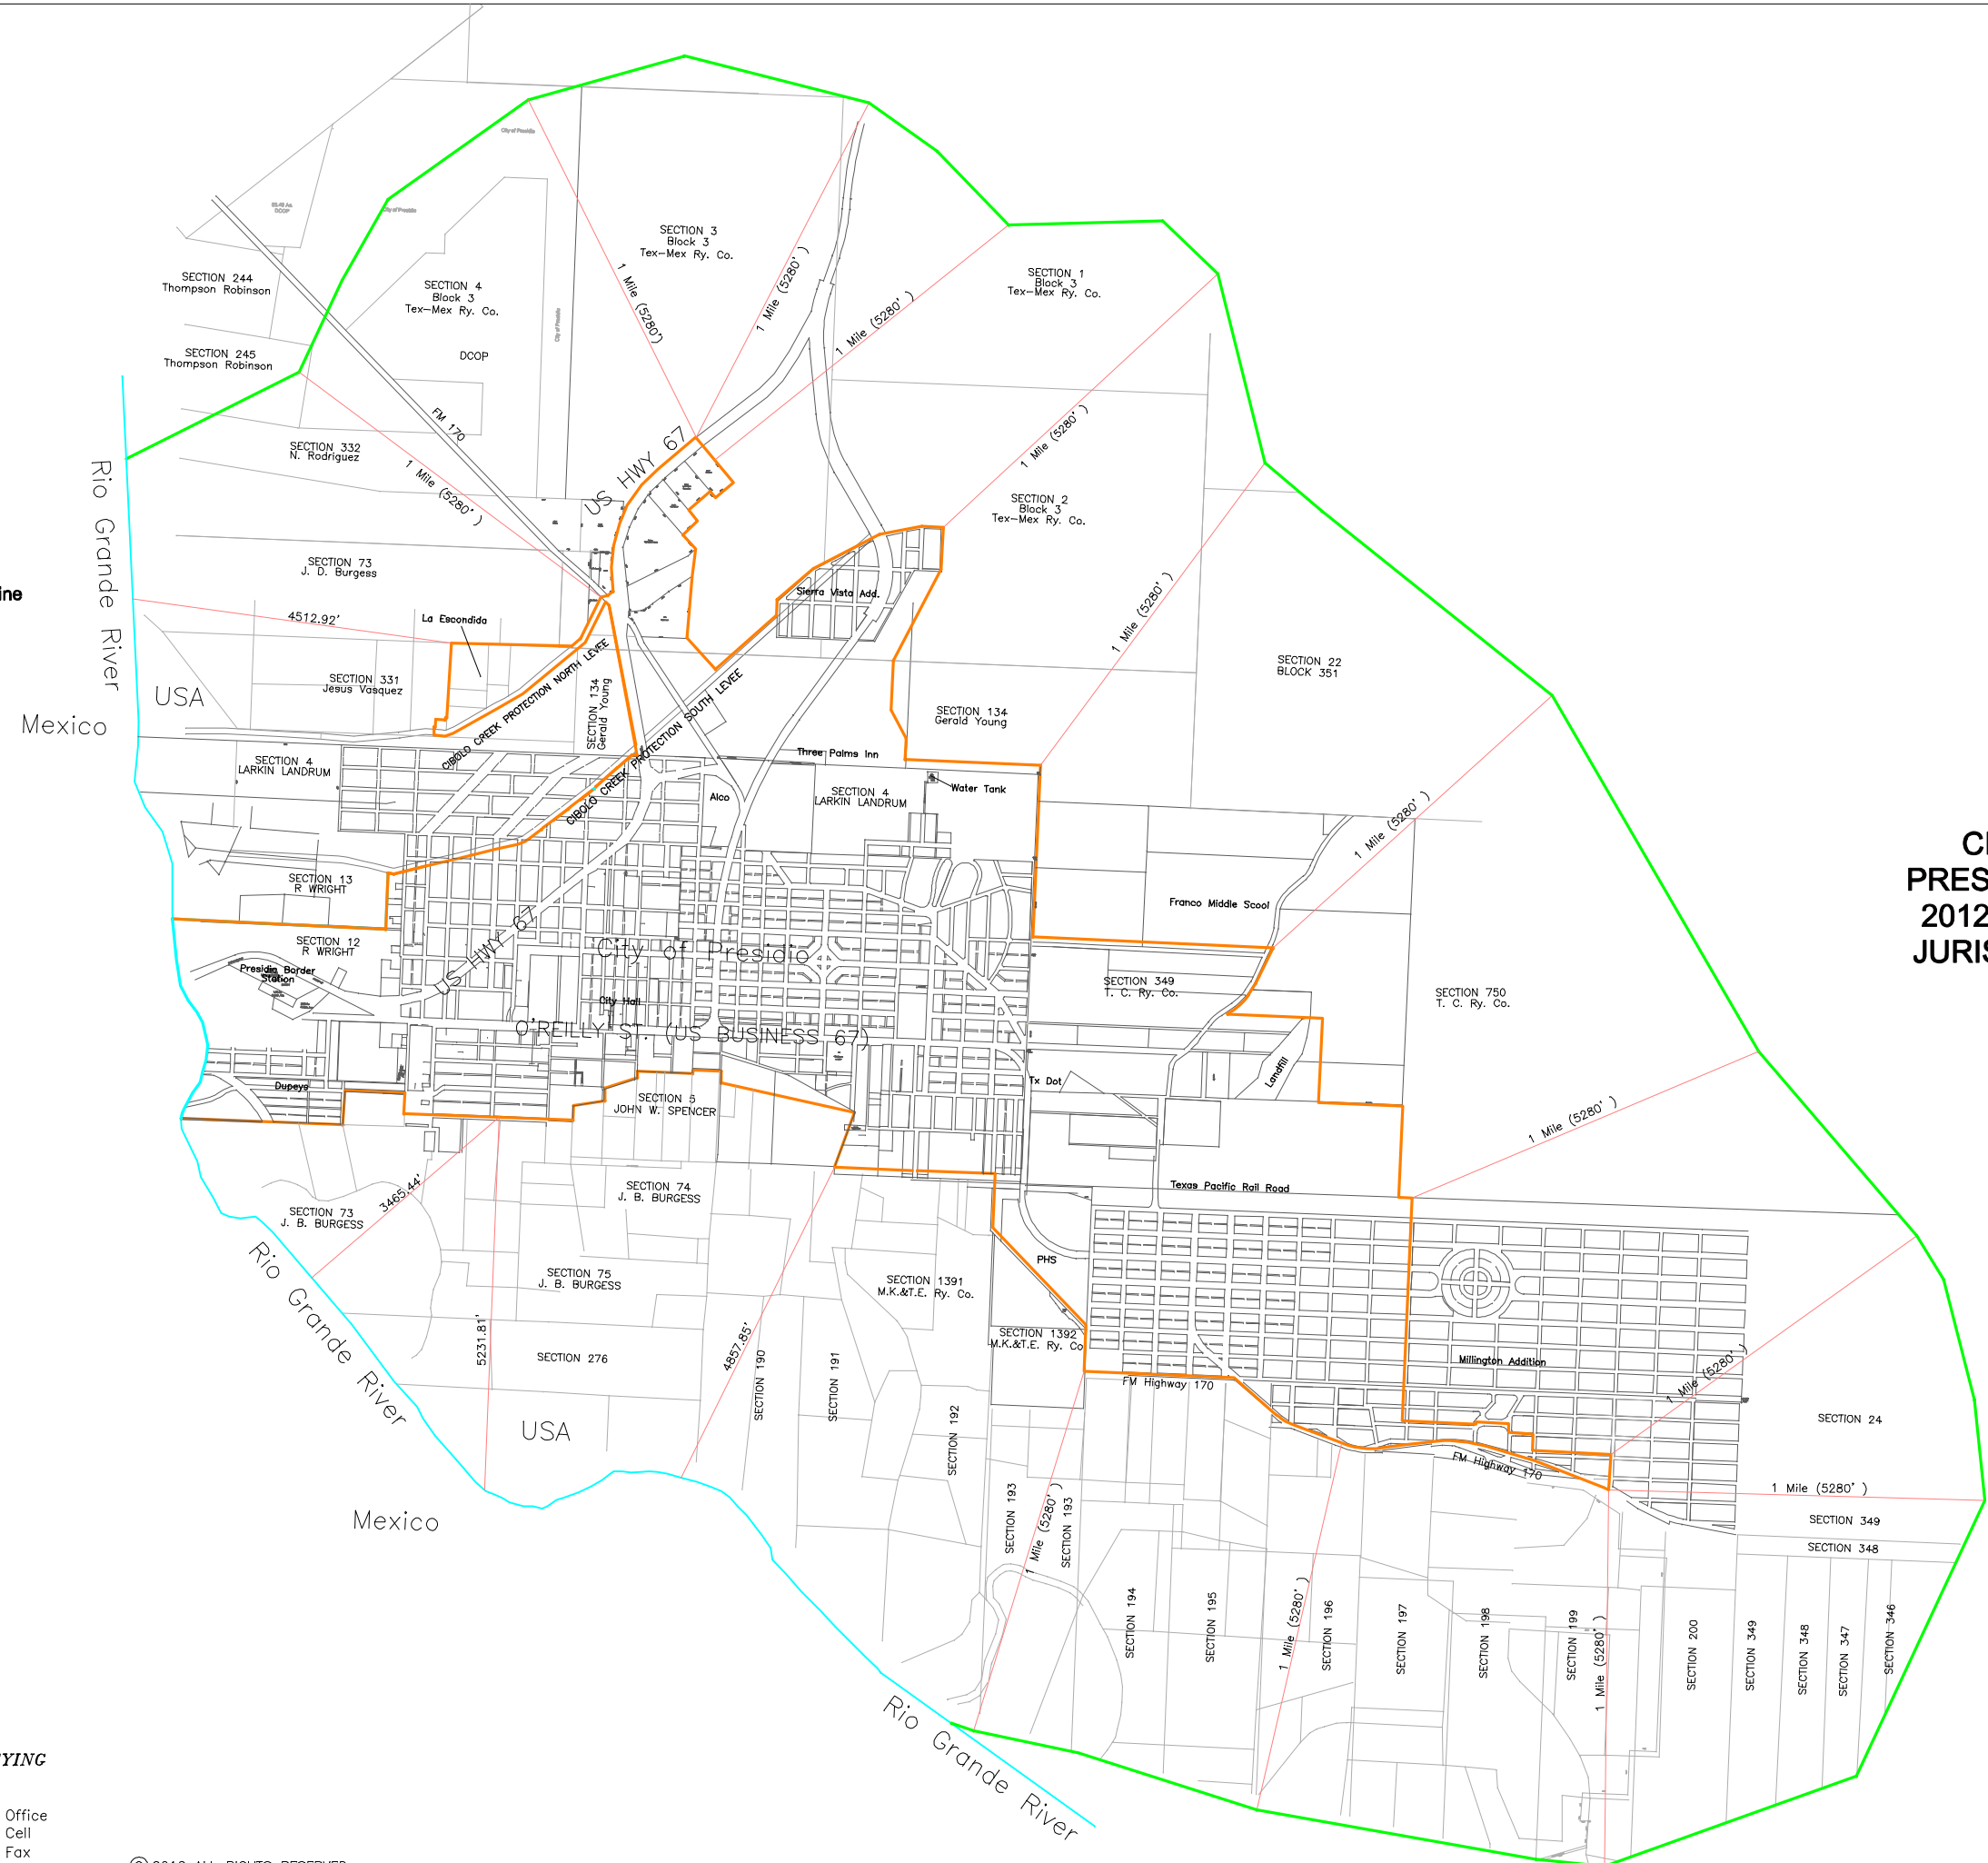

Not to Scale

- Existing City Limits
- 2012 Extraterritorial Jurisdiction 1 Mile from Existing City Limits
- Approximate River Centerline

**CITY OF PRESIDIO  
PRESIDIO COUNTY TEXAS,  
2012 EXTRATERRITORIAL  
JURISDICTION LIMITS MAP**